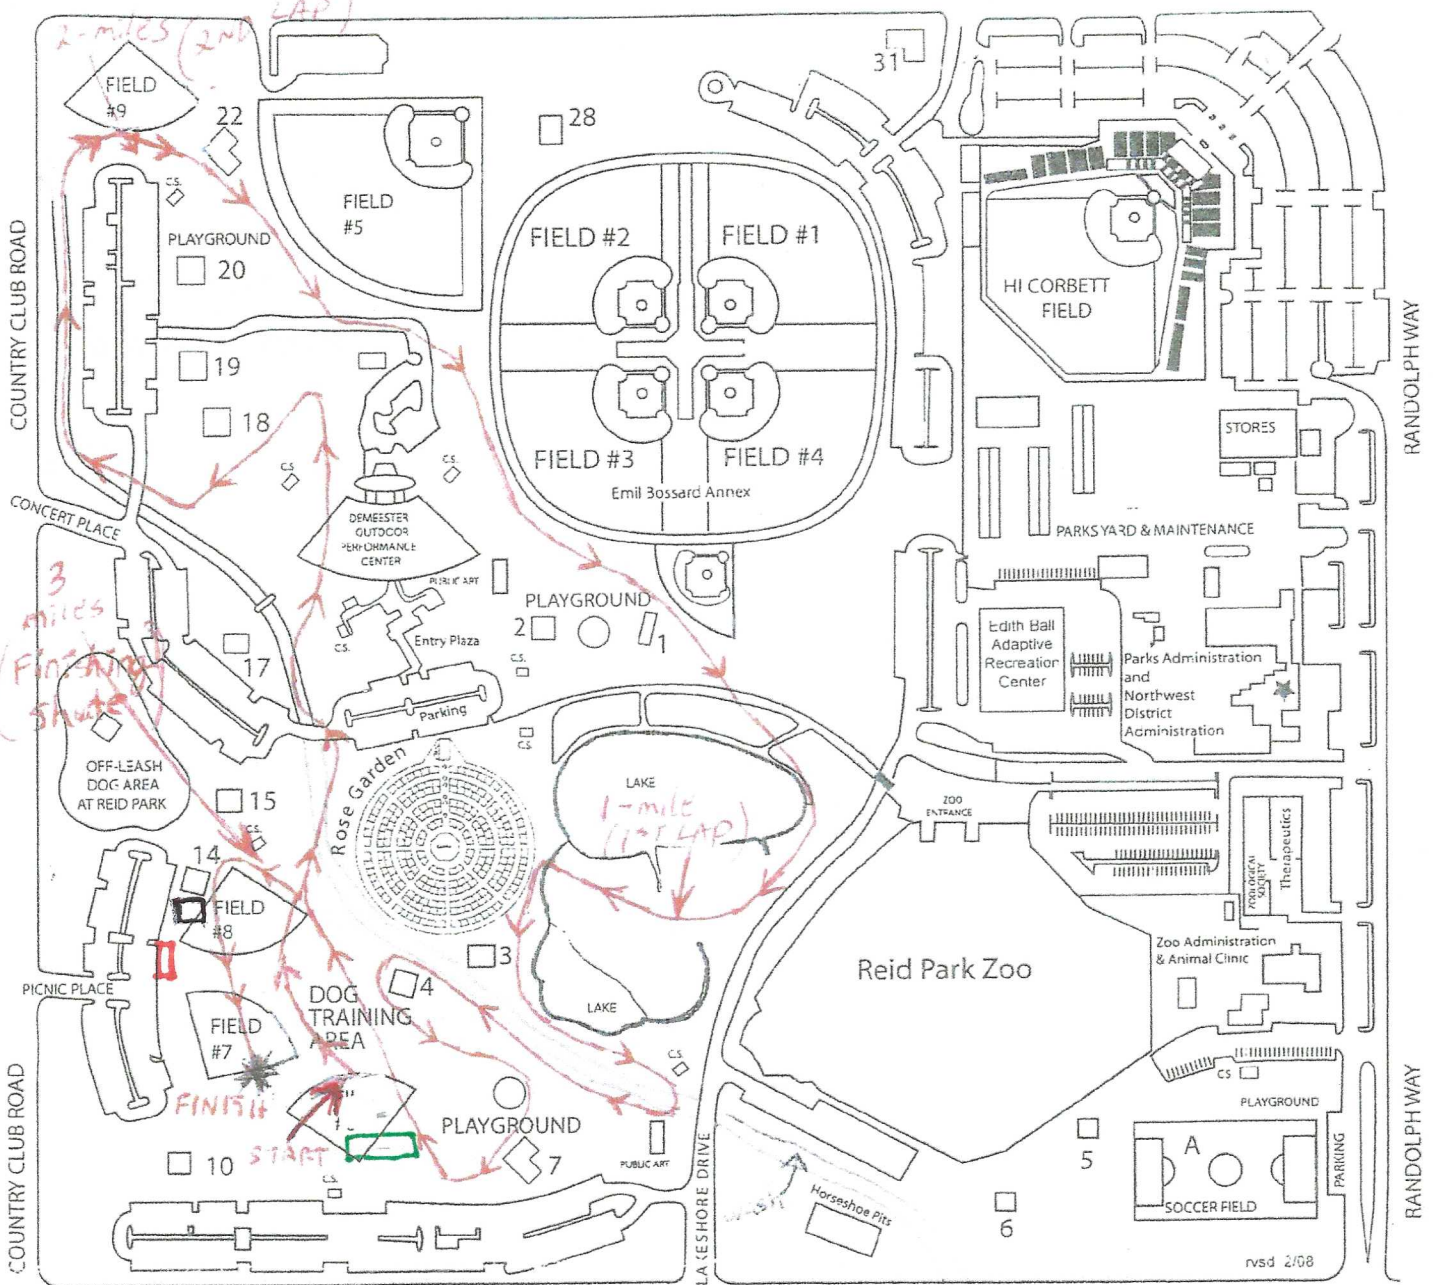

# COURSE MAP

THANKSGIVING CROSS COUNTRY CLASSIC

5-K IS 2 LAPS

1.5 MILE FUN RUN IS 1 LAP OF

THE 5-K COURSE

## REID PARK

CAMINO CAMPESTRE

Not to scale

22ND STREET

porta potties

DJ Rich

Photo booth