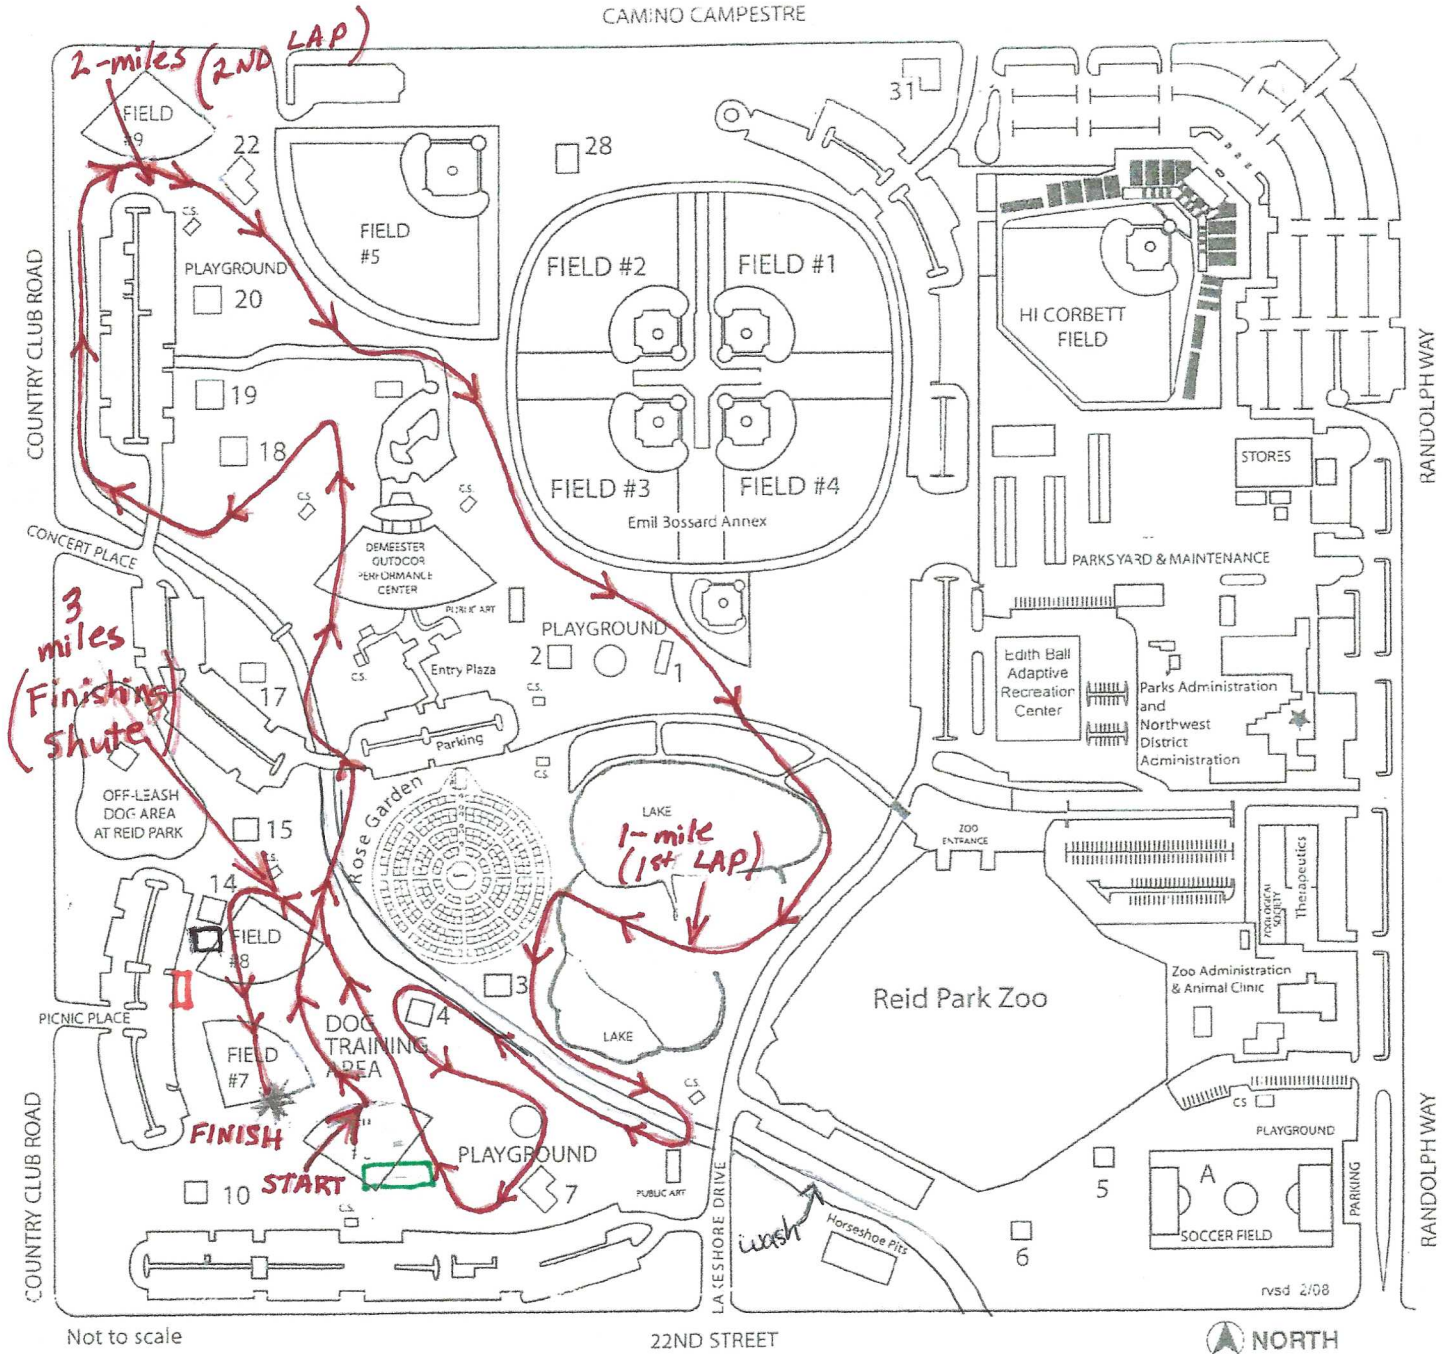

COURSE MAP

THANKSGIVING CROSS COUNTRY CLASSIC

5-K IS 2 LAPS

1.5 MILE FUN RUN IS

1 LAP OF

THE 5-K COURSE

REID PARK

Not to scale

22ND STREET

NORTH

□ porta potties

▬ DJ

□ Photo booth